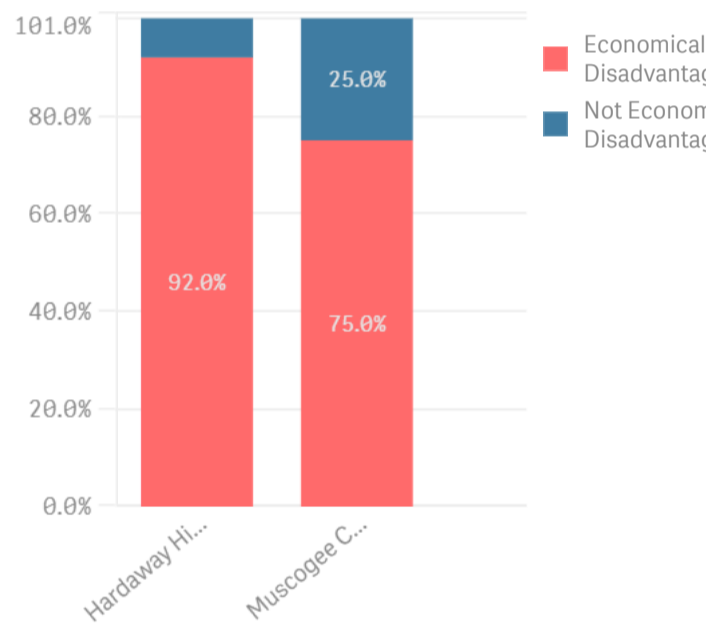

Economic Status