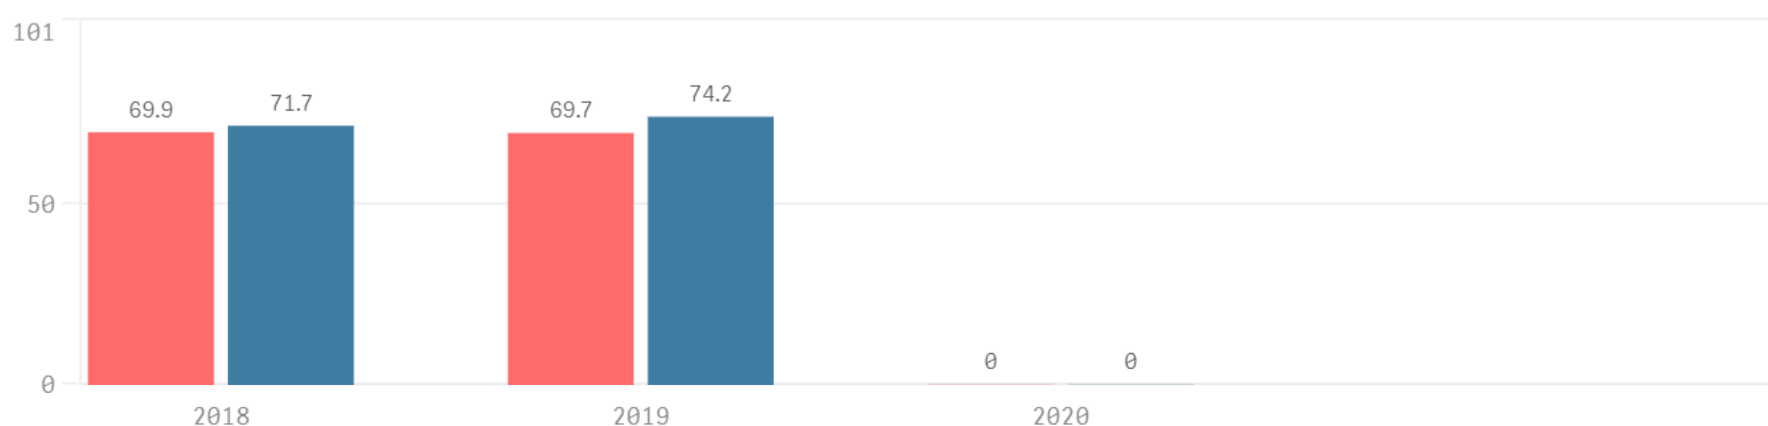

Hardaway High School (2019-20)

📍 2901 College Dr, Columbus, GA 31906

🌐 [District Website](#)

☎ (706)748-2766

🏠 Grades : 9-12

👥 Enrollment : 1266 students

Performance Snapshot

- Hardaway High School's [assessment data](#) is not available for 2020 due COVID-19 disruptions
- Its four-year graduation rate is 89.6%, which is higher than 46% of high schools in the state and similar to its district.

Note: For information on educator qualifications and other federal reporting requirements, [click here](#). Discipline data are available in the [K-12 Student Discipline Dashboard](#).

Current School Letter Grade

Hardaway High School	Muscogee County
Score N/A	Score N/A

Letter Grade History

Year	SchoolName	
	Hardaway High School	Muscogee County
2020	N/A	N/A
2019	D	C
2018	D	C

CCRPI Single Score