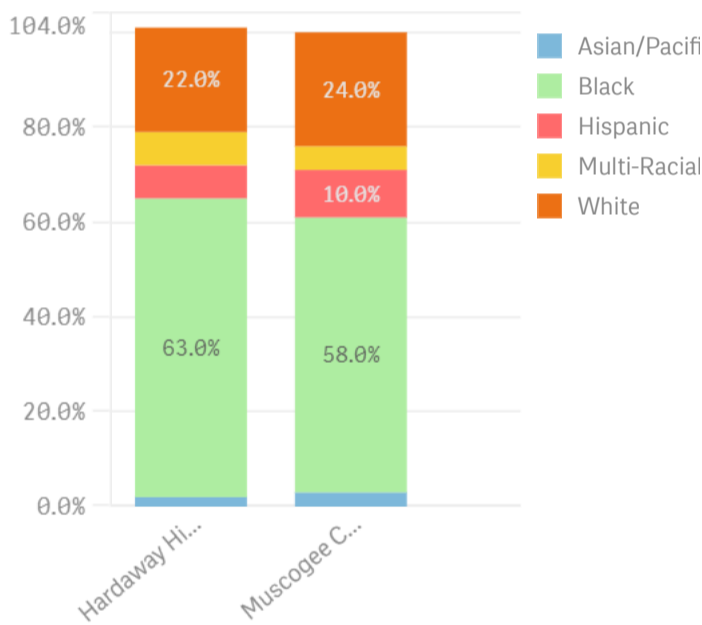

## Letter Grade History

Year	SchoolName	
	Hardaway High School	Muscogee County
2020	N/A	N/A
2019	D	C
2018	D	C

## CCRPI Single Score

Hardaway ...

Muscogee ...

Hardaway ...

Muscogee ...

Hardaway ...

Muscogee ...

Hardaway High School	Muscogee County
<b>Student Mobility Rate</b> <b>17.70 %</b>	<b>Student Mobility Rate</b> <b>19.20 %</b>

### Race/Ethnicity