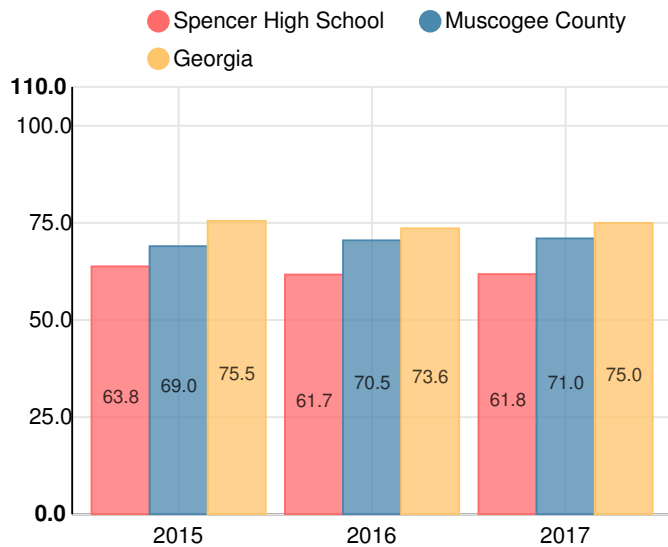

Spencer High School

 4340 Victory Dr, Columbus, GA 31903

 (706)683-8701

 Grades: 9-12

 Enrollment: 826 students

Performance Snapshot

- Spencer High School's **overall performance is higher than 17% of schools in the state** and is lower than its district.
- Its students' **academic growth is higher than 27% of schools in the state** and lower than its district.
- Its **four-year graduation rate is 85.8%**, which is **higher than 48% of high schools in the state** and similar to its district.
- **23.7% of graduates are college ready.**

School Wide

D
61.8

Year	Spencer High School
2017	D
2016	D
2015	D
2014	F
2013	F

Grade conversion	
A	90 - 100
B	80 - 89.9
C	70 - 79.9
D	60 - 69.9
F	0 - 59.9

CCRPI Single Score

Student Mobility Rate

32.7%

School Climate Star Rating

Spencer High School

Indicator	2017
Achievement	24.2
Progress	32.2
Gap	3.3
Challenge	2.1
CCRPI Score	61.8

American Literature & Composition

Percent of students scoring in each performance level on 2017 Georgia Milestones