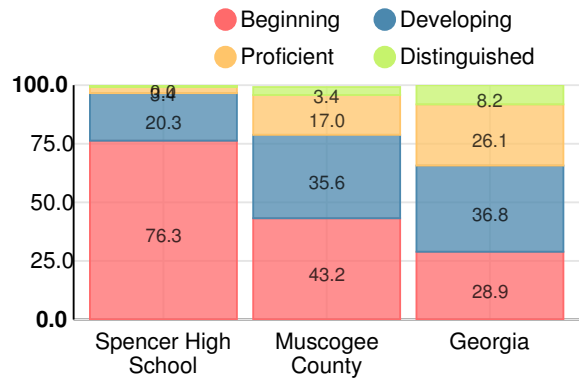

Spencer High School

 4340 Victory Dr, Columbus, GA 31903

 (706)683-8701

 Grades: 9-12

 Enrollment: 826 students

Performance Snapshot

- Spencer High School's **overall performance is higher than 17% of schools in the state** and is lower than its district.
- Its students' **academic growth is higher than 27% of schools in the state** and lower than its district.
- Its **four-year graduation rate is 85.8%**, which is **higher than 48% of high schools in the state** and similar to its district.
- **23.7% of graduates are college ready.**

Financial Efficiency Star Rating

Per Pupil Expenditures

Race/Ethnicity

Free/Reduced-Price Lunch (FRL)

Students with Disability (SWD)

English Language Learners (ELL)

High School

CCRPI Score

Spencer High School

Indicator	2017
Achievement	24.2
Progress	32.2
Gap	3.3
Challenge	2.1
CCRPI Score	61.8

American Literature & Composition

Percent of students scoring in each performance level on 2017 Georgia Milestones

Coordinate Algebra/Algebra I

Percent of students scoring in each performance level on 2017 Georgia Milestones

Biology

Percent of students scoring in each performance level on 2017 Georgia Milestones

US History