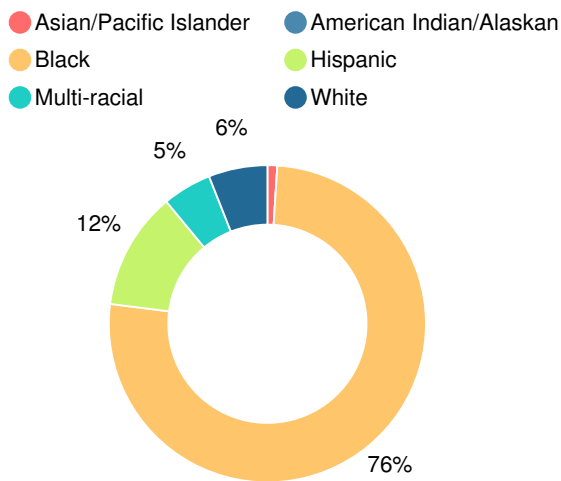

Financial Efficiency Star Rating

Per Pupil Expenditures

Race/Ethnicity

Free/Reduced-Price Lunch (FRL)

Students with Disability (SWD)

English Language Learners (ELL)

High School

CCRPI Score