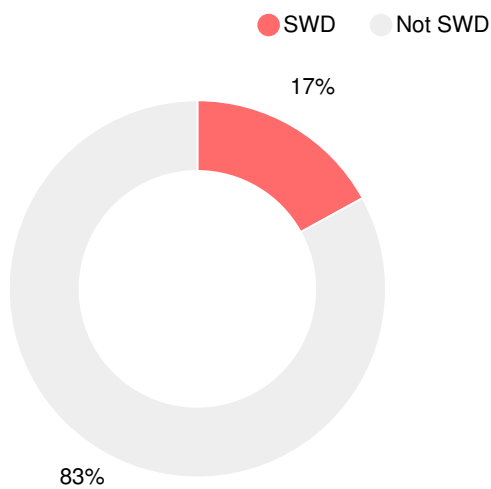

Spencer High School

 4340 Victory Dr, Columbus, GA 31903

 (706)683-8701

 Grades: 9-12

 Enrollment: 826 students

Performance Snapshot

- Spencer High School's **overall performance is higher than 17% of schools in the state** and is lower than its district.
- Its students' **academic growth is higher than 27% of schools in the state** and lower than its district.
- Its **four-year graduation rate is 85.8%**, which is **higher than 48% of high schools in the state** and similar to its district.
- **23.7% of graduates are college ready.**

School Wide

D
61.8

Year	Spencer High School
2017	D
2016	D
2015	D
2014	F
2013	F

Grade conversion	
A	90 - 100
B	80 - 89.9
C	70 - 79.9
D	60 - 69.9
F	0 - 59.9

CCRPI Single Score

Student Mobility Rate

32.7%

School Climate Star Rating

Financial Efficiency Star Rating

Per Pupil Expenditures

Race/Ethnicity

Free/Reduced-Price Lunch (FRL)

Students with Disability (SWD)

English Language Learners (ELL)

High School

CCRPI Score

Spencer High School

Indicator	2017
Achievement	24.2
Progress	32.2
Gap	3.3
Challenge	2.1
CCRPI Score	61.8

American Literature & Composition

Percent of students scoring in each performance level on 2017 Georgia Milestones