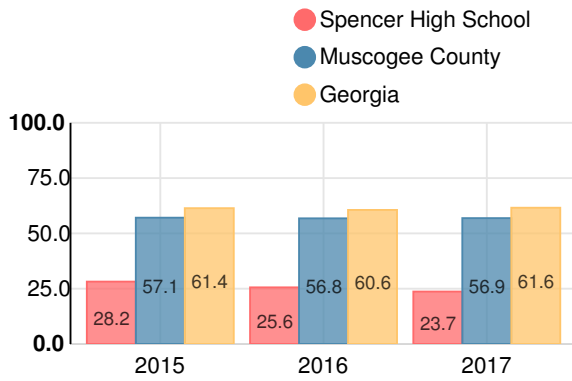

College Readiness

Percent of high school graduates who are college ready