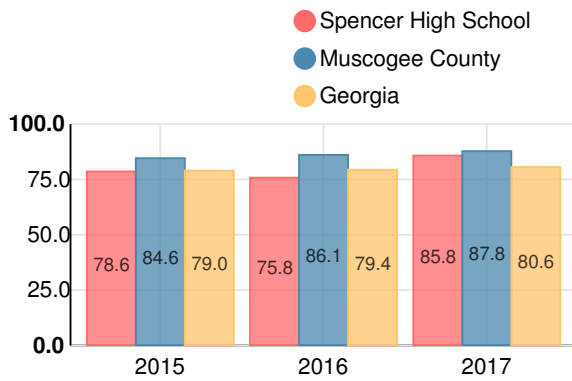

Four-Year Graduation Rate