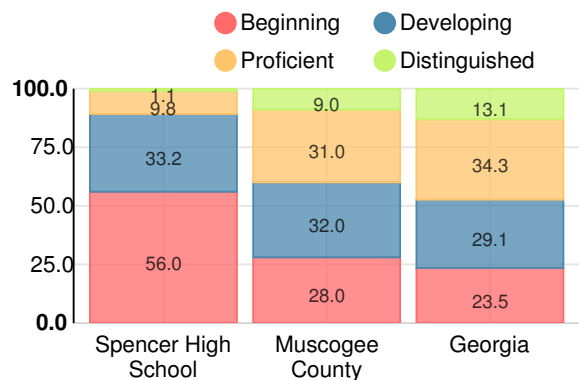

School Wide

D
61.8

Year	Spencer High School
2017	D
2016	D
2015	D
2014	F
2013	F

Grade conversion	
A	90 - 100
B	80 - 89.9
C	70 - 79.9
D	60 - 69.9
F	0 - 59.9

CCRPI Single Score

Student Mobility Rate

32.7%

School Climate Star Rating

Spencer High School

Indicator	2017
Achievement	24.2
Progress	32.2
Gap	3.3
Challenge	2.1
CCRPI Score	61.8

American Literature & Composition

Percent of students scoring in each performance level on 2017 Georgia Milestones

Coordinate Algebra/Algebra I

Percent of students scoring in each performance level on 2017 Georgia Milestones

Biology

Percent of students scoring in each performance level on 2017 Georgia Milestones

US History

Percent of students scoring in each performance level on 2017 Georgia Milestones

College Readiness

Percent of high school graduates who are college ready

Accelerated Course Taking

Percent of high school graduates earning high school credit for accelerated enrollment