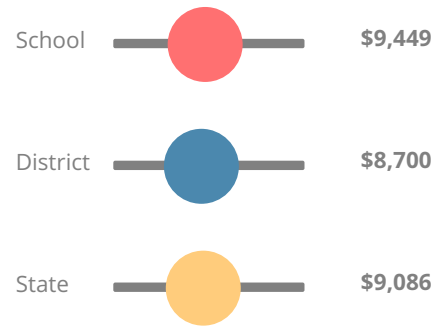

School Wide

D
61.8

Year	Spencer High School
2017	D
2016	D
2015	D
2014	F
2013	F

Grade conversion	
A	90 - 100
B	80 - 89.9
C	70 - 79.9
D	60 - 69.9
F	0 - 59.9

CCRPI Single Score

Student Mobility Rate

32.7%

School Climate Star Rating

Financial Efficiency Star Rating

Per Pupil Expenditures

Race/Ethnicity

Free/Reduced-Price Lunch (FRL)

Students with Disability (SWD)

English Language Learners (ELL)

High School

CCRPI Score