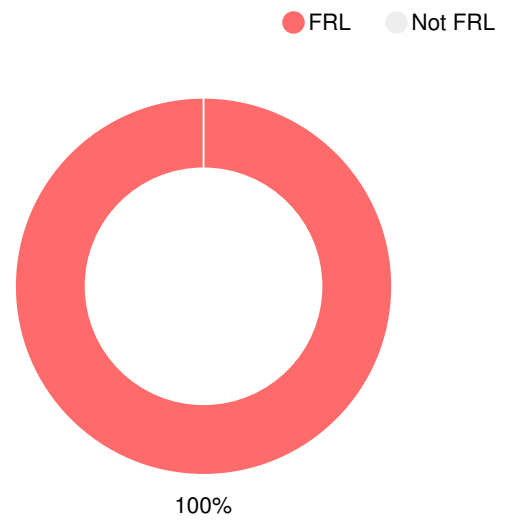

School Wide

D
61.8

Year	Spencer High School
2017	D
2016	D
2015	D
2014	F
2013	F

Grade conversion	
A	90 - 100
B	80 - 89.9
C	70 - 79.9
D	60 - 69.9
F	0 - 59.9

CCRPI Single Score

Student Mobility Rate

32.7%

School Climate Star Rating

Financial Efficiency Star Rating

Per Pupil Expenditures

Race/Ethnicity

Free/Reduced-Price Lunch (FRL)

Students with Disability (SWD)

English Language Learners (ELL)

High School

CCRPI Score

Spencer High School

Indicator	2017
Achievement	24.2
Progress	32.2
Gap	3.3
Challenge	2.1
CCRPI Score	61.8

American Literature & Composition

Percent of students scoring in each performance level on 2017 Georgia Milestones