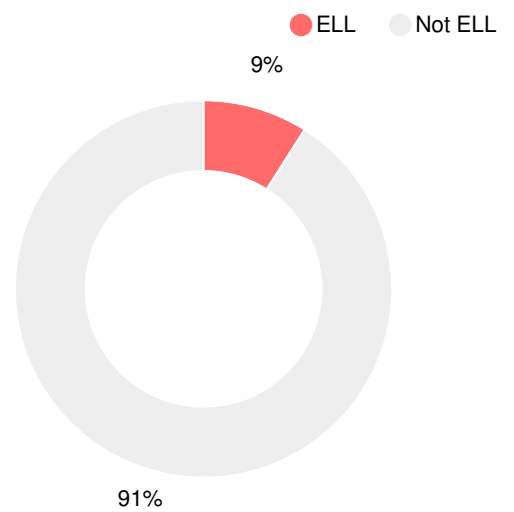

School Wide

D
61.8

Year	Spencer High School
2017	D
2016	D
2015	D
2014	F
2013	F

Grade conversion	
A	90 - 100
B	80 - 89.9
C	70 - 79.9
D	60 - 69.9
F	0 - 59.9

CCRPI Single Score

Student Mobility Rate

32.7%

School Climate Star Rating

Financial Efficiency Star Rating

Per Pupil Expenditures

Race/Ethnicity

Free/Reduced-Price Lunch (FRL)

Students with Disability (SWD)

English Language Learners (ELL)

High School

CCRPI Score

Spencer High School

Indicator	2017
Achievement	24.2
Progress	32.2
Gap	3.3
Challenge	2.1
CCRPI Score	61.8

American Literature & Composition

Percent of students scoring in each performance level on 2017 Georgia Milestones