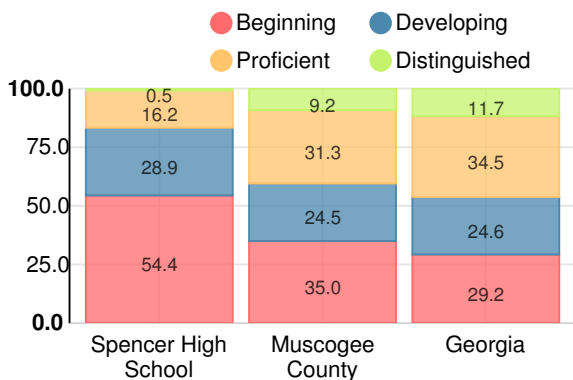

School Wide

D
61.8

Year	Spencer High School
2017	D
2016	D
2015	D
2014	F
2013	F

Grade conversion	
A	90 - 100
B	80 - 89.9
C	70 - 79.9
D	60 - 69.9
F	0 - 59.9

CCRPI Single Score

Student Mobility Rate

32.7%

School Climate Star Rating

Financial Efficiency Star Rating

Per Pupil Expenditures

Race/Ethnicity

Free/Reduced-Price Lunch (FRL)

Students with Disability (SWD)

English Language Learners (ELL)

High School

CCRPI Score

Spencer High School

Indicator	2017
Achievement	24.2
Progress	32.2
Gap	3.3
Challenge	2.1
CCRPI Score	61.8

American Literature & Composition

Percent of students scoring in each performance level on 2017 Georgia Milestones

Coordinate Algebra/Algebra I

Percent of students scoring in each performance level on 2017 Georgia Milestones

Biology

Percent of students scoring in each performance level on 2017 Georgia Milestones

US History