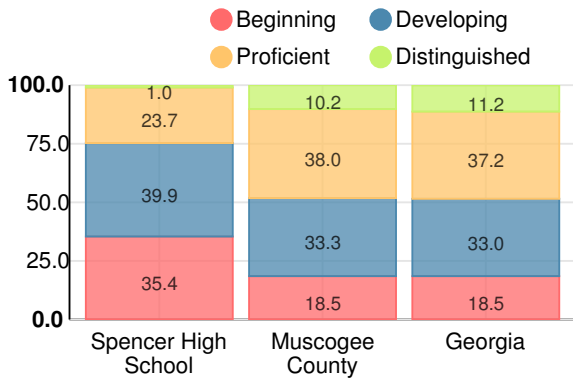

Spencer High School

 4340 Victory Dr, Columbus, GA 31903

 (706)683-8701

 Grades: 9-12

 Enrollment: 826 students

Performance Snapshot

- Spencer High School's **overall performance is higher than 17% of schools in the state** and is lower than its district.
- Its students' **academic growth is higher than 27% of schools in the state** and lower than its district.
- Its **four-year graduation rate is 85.8%**, which is **higher than 48% of high schools in the state** and similar to its district.
- **23.7% of graduates are college ready.**

School Wide

D
61.8

Year	Spencer High School
2017	D
2016	D
2015	D
2014	F
2013	F

Grade conversion	
A	90 - 100
B	80 - 89.9
C	70 - 79.9
D	60 - 69.9
F	0 - 59.9

CCRPI Single Score

Student Mobility Rate

32.7%

School Climate Star Rating

Financial Efficiency Star Rating

Per Pupil Expenditures

Race/Ethnicity

Free/Reduced-Price Lunch (FRL)

Students with Disability (SWD)

English Language Learners (ELL)

High School

CCRPI Score

Spencer High School

Indicator	2017
Achievement	24.2
Progress	32.2
Gap	3.3
Challenge	2.1
CCRPI Score	61.8

American Literature & Composition

Percent of students scoring in each performance level on 2017 Georgia Milestones