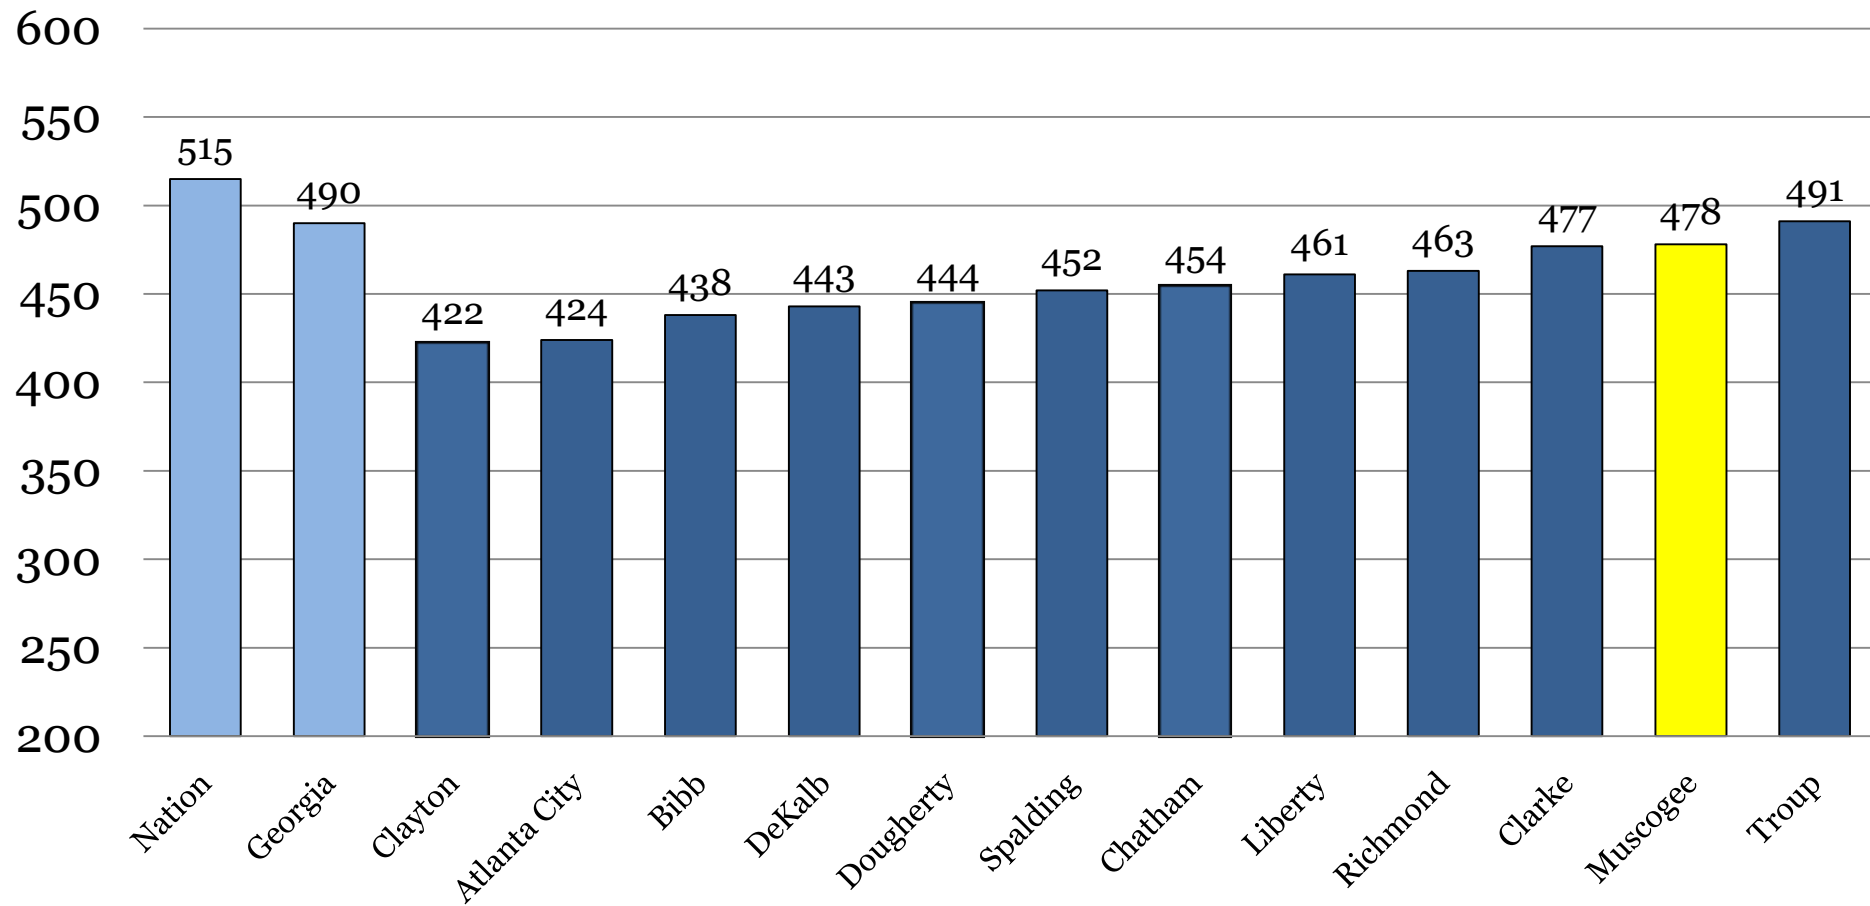

SAT 2008

Math

Seniors - Most Recent Scores