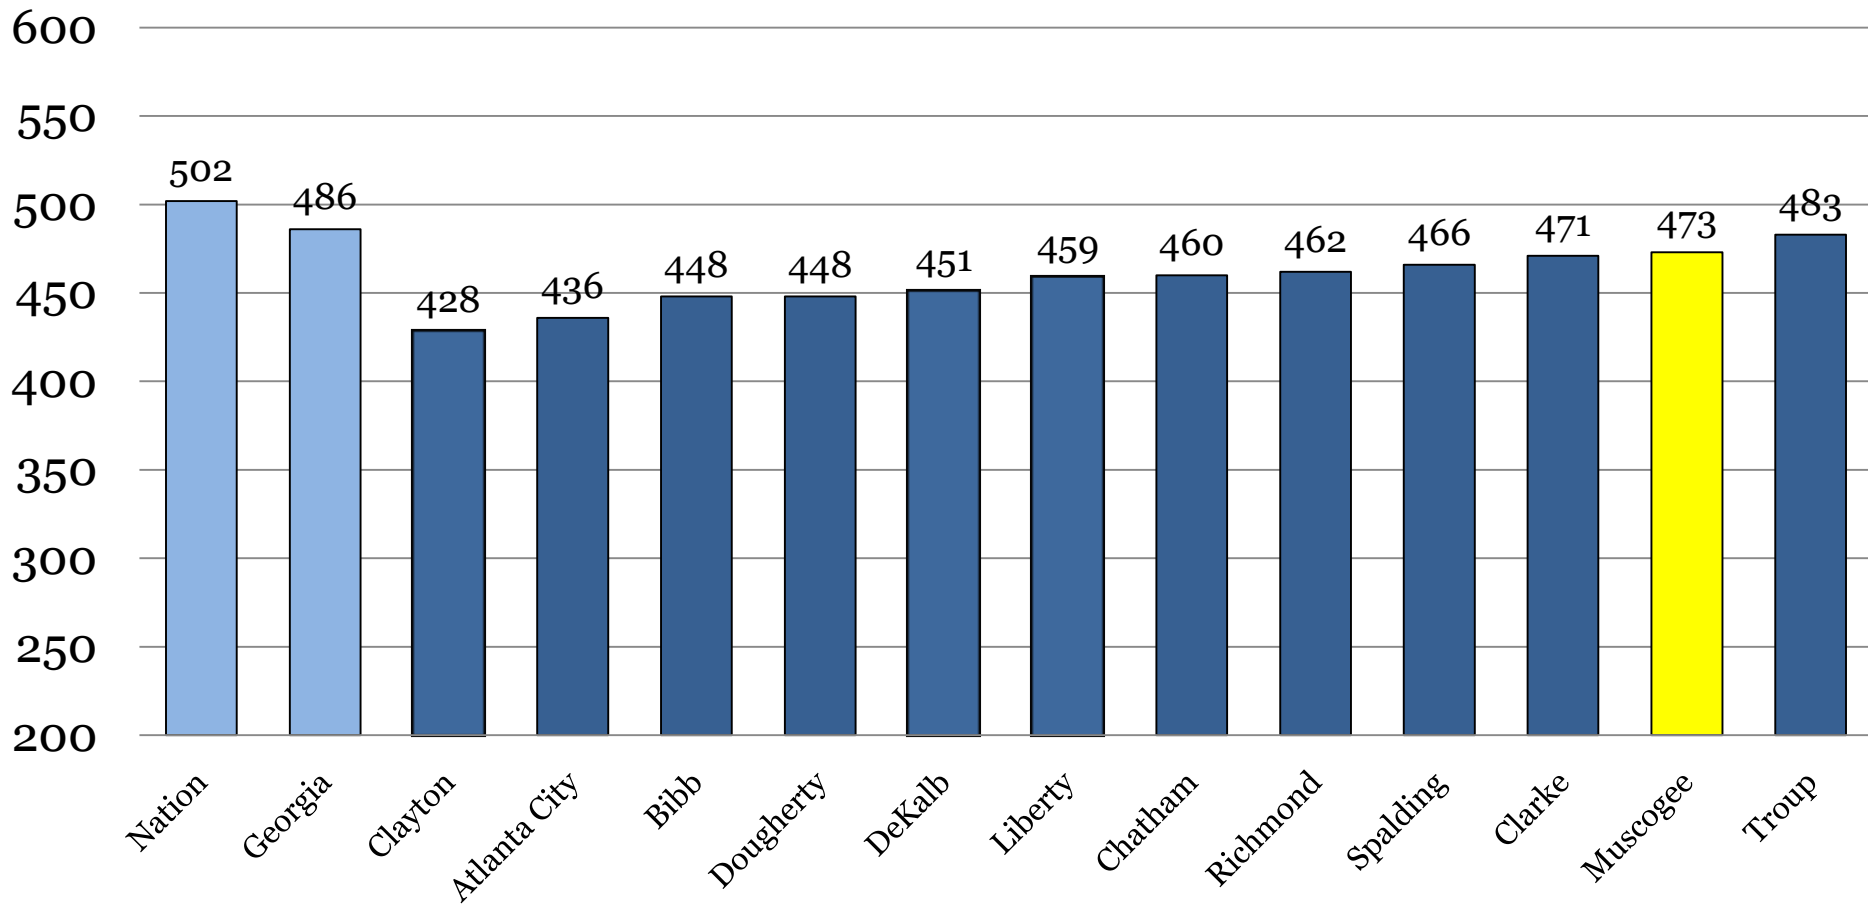

SAT 2008 Reading Seniors - Most Recent Score