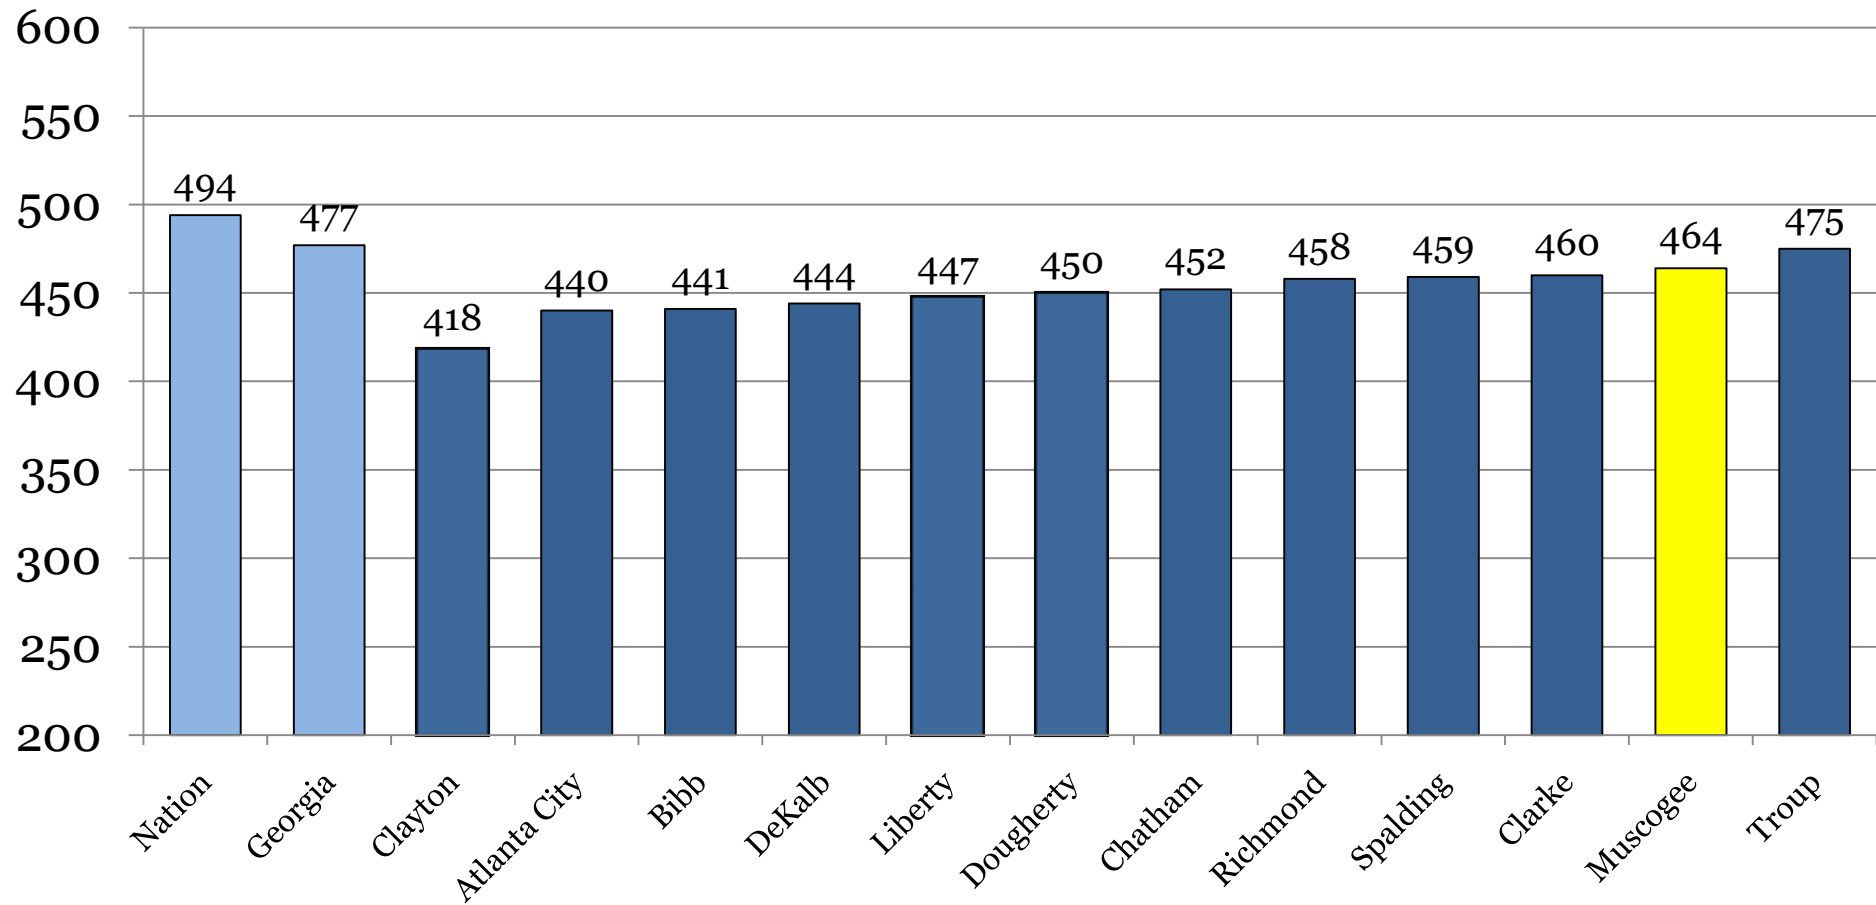

SAT 2008 Writing Seniors - Most Recent Scores